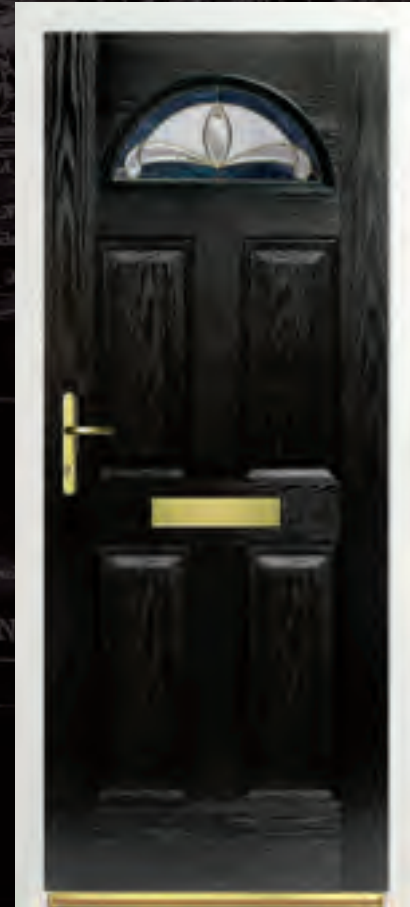

BANNOCKBURN
Paris